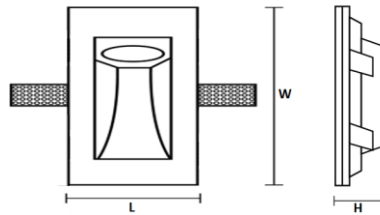

### GYPSUM DOWNLIGHT WITH LED CREE

- Power: 1W
- Luminous flux: 70 lm
- Colour temperature: 4000K
- Beam angle: 30°

Model	Lamp holder	Colour body	IP code	Size (mm)			Catalogue number
				Length	Width	Height	
Square	LED CREE 1W	White	IP20	140	170	50	92GDL14LEDS